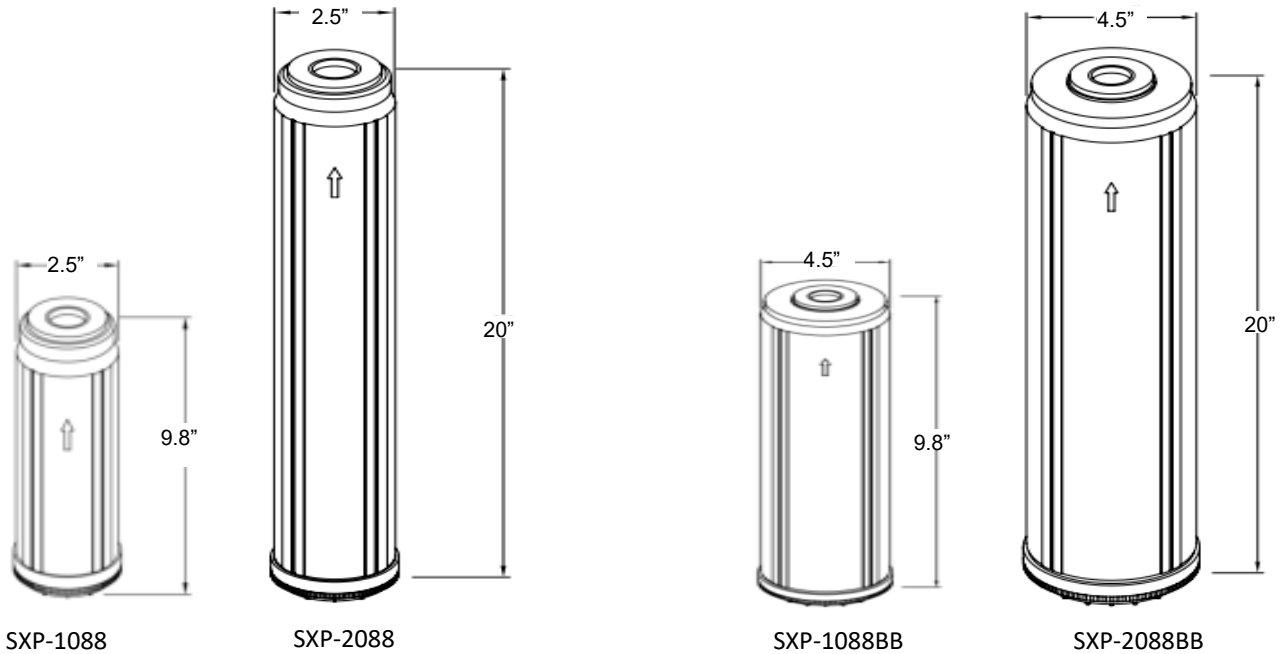

Performance*

Item #	Item Description	GPM	Gallons
SXP-1088	10" slim line Katalox Light refill	0.5	1,500
SXP-2088	20" slim line Katalox Light refill	1.0	2,500
SXP-1088BB	10" big blue Katalox Light refill	1.5	3,000
SXP-2088BB	20" big blue Katalox Light refill	2.0	5,000

* Not performance tested or certified by NSF or WQA

Fits most standard 10" and 20" slim and big blue filter housing

Specifications

Minimum Operating Temperature:	40° F / 4° C
Maximum Inlet Temperature:	100° F / 37.8° C
Minimum Operating Pressure:	20 psig / 1.38 bar
Maximum Operating Pressure:	80 psid / 5.52 bar

This product is for commercial use only and must be installed and maintained according to manufacturer's guidelines.
Do not use on water that is microbiologically unsafe or of unknown this quality without adequate disinfection before or after the system

Limited Liability

Replacement filter cartridges are warranted for defects in material and workmanship only. Service life of replacement filter cartridges varies significantly with local water conditions and volume and thus cannot be warranted. Furthermore, if used with a membrane, separation of membranes are equally susceptible to feedwater conditions (e.g. presence of iron, alum and silica) and shall be warranted only for defects in construction. Failure due to fouling, hydrolysis, oxidation or other damage caused by the local water conditions is not covered under warranty.

Shipping details

Item #	Item Description	Case count	Weight (lbs.)	Length (inches)	Width (inches)	Height (inches)
SXP-1088	10" Slim line Katalox Light refill	20	32	10	12	22
SXP-1088BB	10" Big blue Katalox Light refill	6	32	10	12	22
SXP-2088	20" Slim line Katalox Light refill	9	32	10	12	22
SXP-2088BB	20" Big blue Katalox Light refill	6	32	10	12	22

The filter cartridge is tested and certified by WQA against NSF/ANSI Standard 42 for material safety requirements only.

COMPONENT

WARNING:

Cancer and Reproductive Harm - www.P65Warnings.ca.gov.

Gilbert, AZ 85298
(480) 530-7151 ext. 1
www.Scalexpro.com